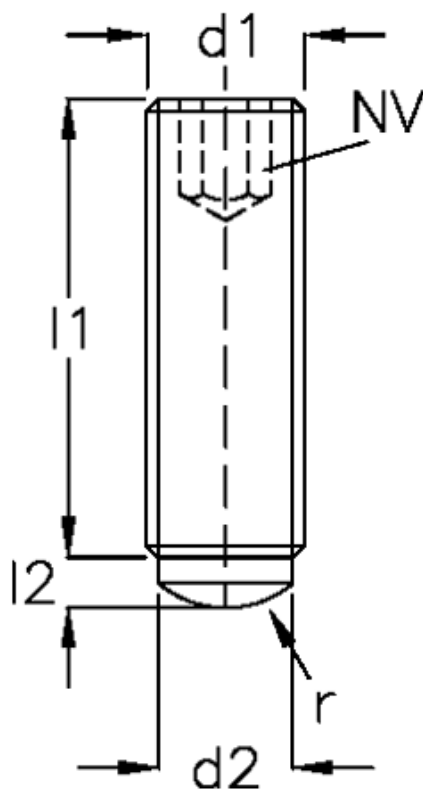

Article number: 20031658

Description: E+G Grub screw
GN 913.2-M10-20-A

Measures

$d1 = M10$

$d2 = 8$

$l1 = 20$

$l2 = 3.5$

$l3 = 1.5$

$NV = 5.0$

$r = 6.0$